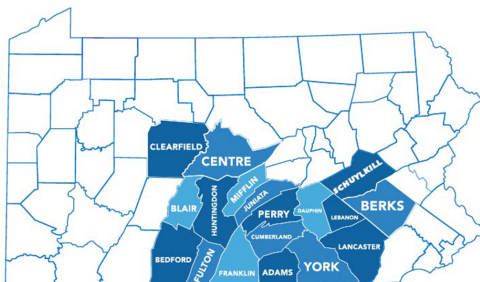

## Franklin-Fulton Counties

### MidPenn is free civil legal aid.

MidPenn Legal Services is a non-profit law firm providing free civil legal aid to low-income families in crisis. We provide legal advice and counsel to help very low-income families solve problems that focus on improving their personal safety, family stability and economic security. MidPenn attorneys and paralegals handle cases involving domestic violence, housing law, public benefits, expungement, supportive benefits, consumer law, family law, tax controversies and elder law.

### MidPenn Franklin-Fulton Counties

Office Location: 230 Lincoln Way East, Suite A, Chambersburg, PA 17201

- Franklin Population: 155,027
- Fulton Population: 14,506
- Franklin Poverty Population: 14,125
- Fulton Poverty Population: 1,650
- Franklin Eligible For Legal Aid: 20,960
- Fulton Eligible for Legal Aid: 2,384